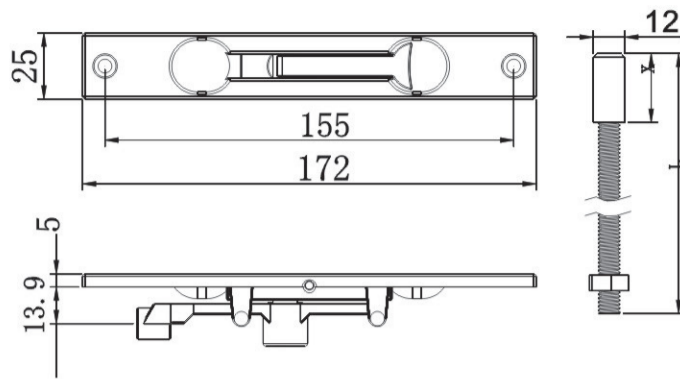

FLUSHBOLT SERIES

JH-FB-1 Flushbolt

▲Spring action flush bolt for doors, flat and radius face are available with automatically snaps closed lever ,single or double template available .In zinc/aluminum alloy for the housing .

▲**FINISH**

Painted : silver ,bronze ,white ,black
Plated : dull chrome plated ,bright chrome plated

JH-FB-2 Flushbolt

▲Spring action flush bolt for doors, flat and radius face are available with automatically snaps closed lever ,single or double template available .In zinc/aluminum alloy for the housing .