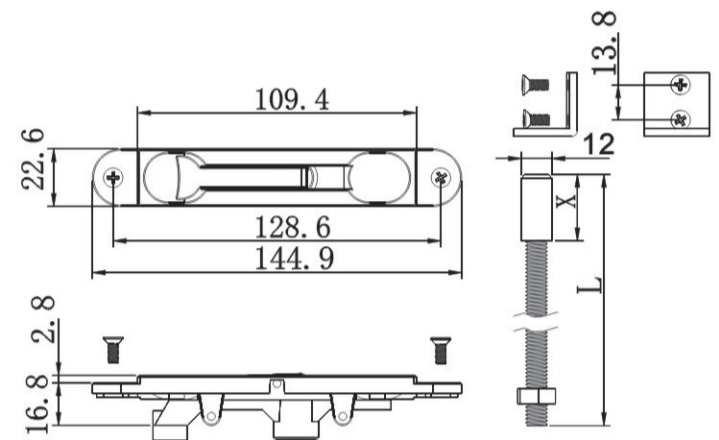

▲**FINISH**

Painted : silver ,bronze ,white ,black
Plated : dull chrome plated ,bright chrome plated