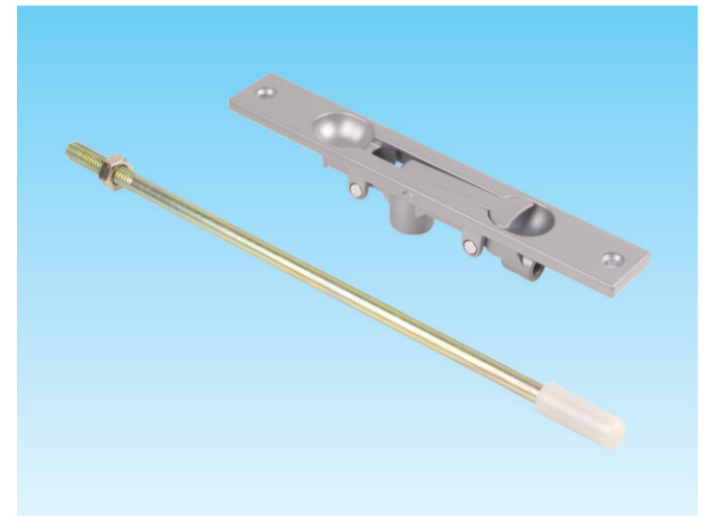

FLUSHBOLT SERIES

JH-FB-1 Flushbolt

▲Spring action flush bolt for doors, flat and radius face are available with automatically snaps closed lever ,single or double template available .In zinc/aluminum alloy for the housing .

▲**FINISH**

Painted : silver ,bronze ,white ,black
Plated : dull chrome plated ,bright chrome plated

JH-FB-2 Flushbolt

▲Spring action flush bolt for doors, flat and radius face are available with automatically snaps closed lever ,single or double template available .In zinc/aluminum alloy for the housing .

▲**FINISH**

Painted : silver ,bronze ,white ,black
Plated : dull chrome plated ,bright chrome plated

JH-FB-3 Flushbolt

▲Spring action flush bolt for doors, flat and radius face are available with automatically snaps closed lever ,single or double template available .In zinc/aluminum alloy for the housing .