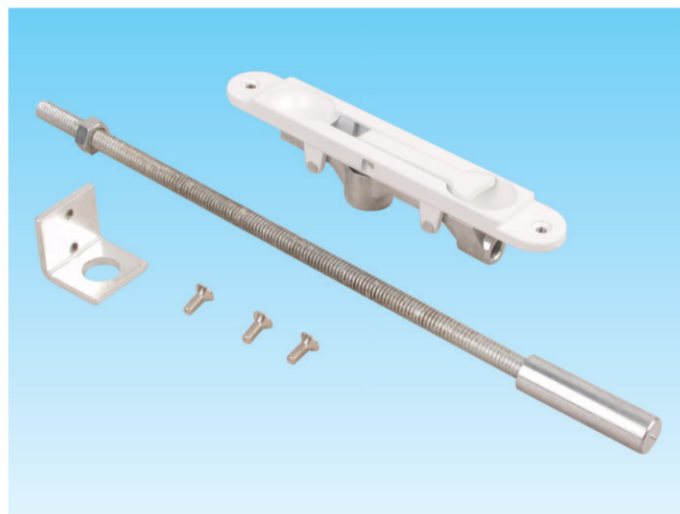

FLUSHBOLT SERIES

JH-FB-1 Flushbolt

▲Spring action flush bolt for doors, flat and radius face are available with automatically snaps closed lever ,single or double template available .In zinc/aluminum alloy for the housing .

▲**FINISH**

Painted : silver ,bronze ,white ,black
Plated : dull chrome plated ,bright chrome plated

JH-FB-2 Flushbolt

▲Spring action flush bolt for doors, flat and radius face are available with automatically snaps closed lever ,single or double template available .In zinc/aluminum alloy for the housing .

▲**FINISH**

Painted : silver ,bronze ,white ,black
Plated : dull chrome plated ,bright chrome plated

JH-FB-3 Flushbolt

▲Spring action flush bolt for doors, flat and radius face are available with automatically snaps closed lever ,single or double template available .In zinc/aluminum alloy for the housing .